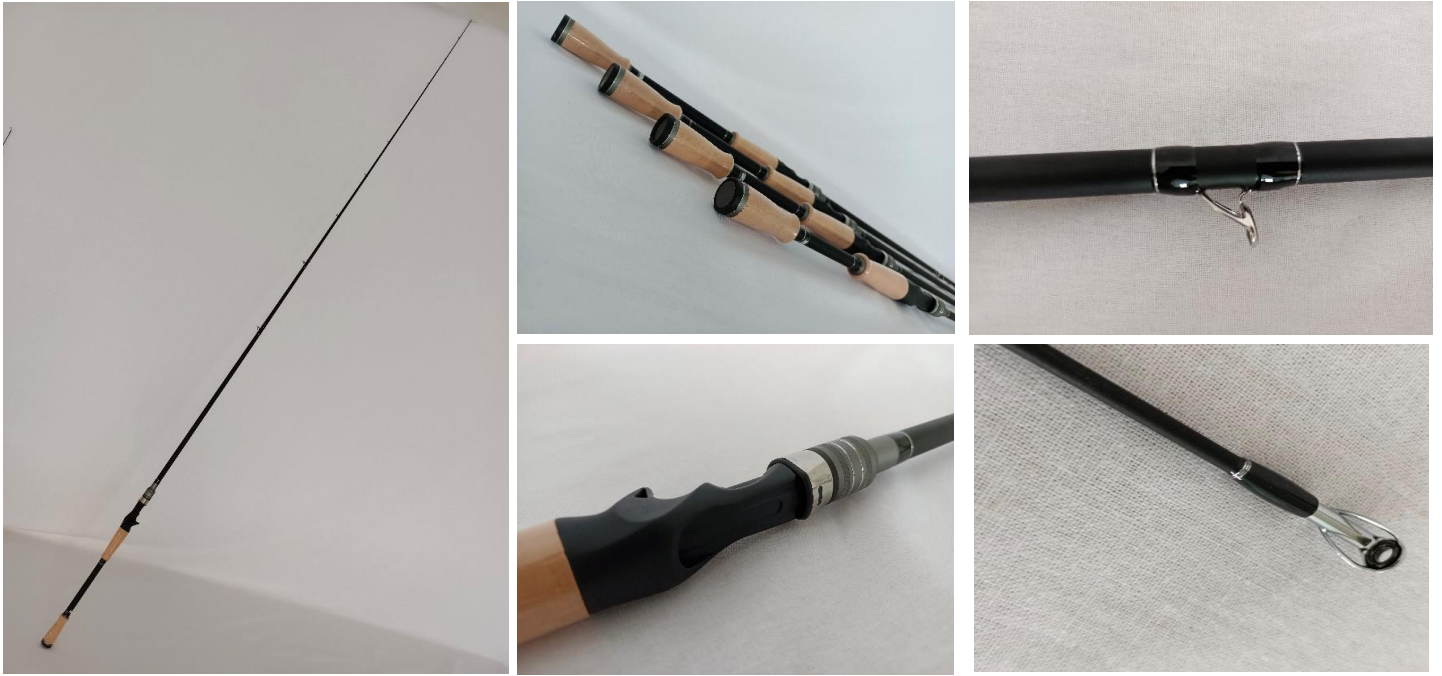

#### BASS ROD for EU

Carbon: 30+40T

Handle: EVA

Guide & Reel Seat: Chinese local supplier

Item		Power		Length		Lure WT.	FOB Qingdao
YSEBA702LS	Spinning	Light	210cm	7'		2-8g	\$23.30
YSEBA702MLS	Spinning	Medium Light	210cm	7'		3-14g	\$23.60
YSEBA802MS	Spinning	Medium	240cm	8'		5-21g	\$24.50
YSEBA802MHS	Spinning	Medium Heavy	240cm	8'		10-35g	\$25.90
YSEBA902MHS	Spinning	Medium Heavy	270cm	9'		10-35g	\$27.60
YSEBA902HS	Spinning	Heavy	270cm	9'		20-50g	\$28.30

#### BASS ROD for USA

Carbon: 24+30T

Handle: 2A Cork

Guide & Reel Seat: Chinese local supplier

Item		Power		Length		Line WT.	Lure WT.	FOB Qingdao
YSABA68MLC	Casting	Medium Light	203cm	6'8"		6-12lb	1/8-5/8oz	\$24.69
YSABA70MC	Casting	Medium	210cm	7'		8-15lb	1/8-5/8oz	\$25.49
YSABA72MHC	Casting	Medium Heavy	215cm	7'2"		10-20lb	1/4-1oz	\$26.00
YSABA74HC	Casting	Heavy	220cm	7'4"		12-25lb	3/8-1 1/2oz	\$27.00
YSABA76XHC	Casting	Extra Heavy	225cm	7'6"		20-40lb	3/8-1oz	\$27.50
YSABA68MLS	Spinning	Medium Light	203cm	6'8"		4-10lbs	1/16-1/2oz	\$24.78
YSABA70MS	Spinning	Medium	210cm	7'		6-12lbs	1/8-5/8oz	\$25.33

**Fly Rod**

Carbon: 30+40T

Handle: 3A Cork

Guide & Reel Seat: Chinese local supplier

Item	Length	Power	Section	Action	Transparent Length	Weight	FOB Qingdao
YSFLY9054	9'	#5	4 pcs	F	73.5cm	98g	\$30.99
YSFLY9064	9'	#6	4 pcs	F	73.5cm	104g	\$31.35
YSFLY9074	9'	#7	4 pcs	F	73.5cm	112g	\$31.69
YSFLY9084	9'	#8	4 pcs	F	73.5cm	117g	\$32.35

**Carp Rod**

Carbon: 30T

Handle: EVA

Guide & Reel Seat: Chinese local supplier

Item	Length	C.W.	Section	Transparent Length	FOB Qingdao
YSCAR1230-2	12'	3.0LB	2	185cm	\$31.18
YSCAR12275-2	12'	2.75LB	2	184.5cm	\$33.17
YSCAR1335-2	13'	3.5LB	2	198cm	\$39.39